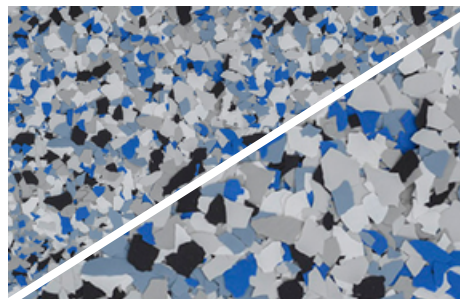

## COLOR CHART

*Decorative Epoxy Flooring Systems with 1/4" and 1/16" Vinyl Chips (100% coverage)*

**DISCOVERY**

**SNOWBIRD**

**YELLOWSTONE**

**PARK CITY**

**BROMLEY**

**SUGAR BUSH**

**PICO**

**SUGARLOAF**

**MT. BALDY**

**LAKE LOUIS**

**WHITEFISH**

**JACKSON HOLE**

Printed color chart approximates actual color. Final color approval should be made from actual sample. Final color appearance is affected by lighting, surface texture and method of application. Other colors and combinations are available as Custom Blends. Depending on product selection, a clear gloss or clear satin top coat may be required to achieve the desired look. Consult your Miracote Representative for additional selections.