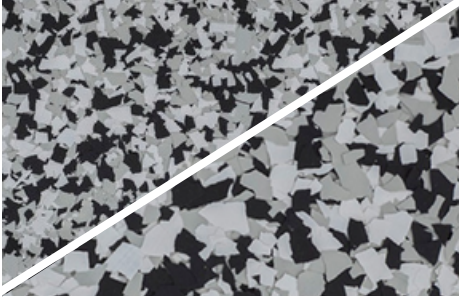

# MIRACOTE FLAKE

## COLOR CHART

*Decorative Epoxy Flooring Systems with 1/4" and 1/16" Vinyl Chips (100% coverage)*

**DISCOVERY**

**SNOWBIRD**

**YELLOWSTONE**

**PARK CITY**

**BROMLEY**

**SUGAR BUSH**

**PICO**

**SUGARLOAF**

**MT. BALDY**

**LAKE LOUIS**

**WHITEFISH**

**JACKSON HOLE**

Printed color chart approximates actual color. Final color approval should be made from actual sample. Final color appearance is affected by lighting, surface texture and method of application. Other colors and combinations are available as Custom Blends. Depending on product selection, a clear gloss or clear satin top coat may be required to achieve the desired look. Consult your Miracote Representative for additional selections.