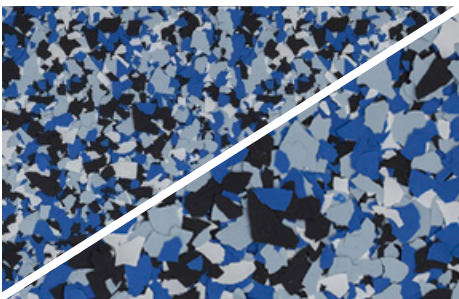

## COLOR CHART

*Decorative Epoxy Flooring Systems with 1/4" and 1/16" Vinyl Chips (100% coverage)*

**DISCOVERY**

**SNOWBIRD**

**YELLOWSTONE**

**PARK CITY**

**BROMLEY**

**SUGAR BUSH**

**PICO**

**SUGARLOAF**

**MT. BALDY**

**LAKE LOUIS**

**WHITEFISH**

**JACKSON HOLE**

Printed color chart approximates actual color. Final color approval should be made from actual sample. Final color appearance is affected by lighting, surface texture and method of application. Other colors and combinations are available as Custom Blends. Depending on product selection, a clear gloss or clear satin top coat may be required to achieve the desired look. Consult your Miracote Representative for additional selections.