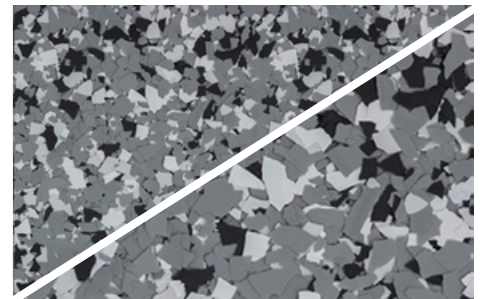

## COLOR CHART

*Decorative Epoxy Flooring Systems with 1/4" and 1/16" Vinyl Chips (100% coverage)*

**DISCOVERY**

**SNOWBIRD**

**YELLOWSTONE**

**PARK CITY**

**BROMLEY**

**SUGAR BUSH**

**PICO**

**SUGARLOAF**

**MT. BALDY**

**LAKE LOUIS**

**WHITEFISH**

**JACKSON HOLE**

Printed color chart approximates actual color. Final color approval should be made from actual sample. Final color appearance is affected by lighting, surface texture and method of application. Other colors and combinations are available as Custom Blends. Depending on product selection, a clear gloss or clear satin top coat may be required to achieve the desired look. Consult your Miracote Representative for additional selections.