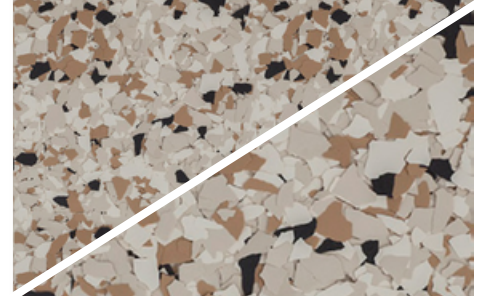

## COLOR CHART

*Decorative Epoxy Flooring Systems with 1/4" and 1/16" Vinyl Chips (100% coverage)*

**DISCOVERY**

**SNOWBIRD**

**YELLOWSTONE**

**PARK CITY**

**BROMLEY**

**SUGAR BUSH**

**PICO**

**SUGARLOAF**

**MT. BALDY**

**LAKE LOUIS**

**WHITEFISH**

**JACKSON HOLE**

Printed color chart approximates actual color. Final color approval should be made from actual sample. Final color appearance is affected by lighting, surface texture and method of application. Other colors and combinations are available as Custom Blends. Depending on product selection, a clear gloss or clear satin top coat may be required to achieve the desired look. Consult your Miracote Representative for additional selections.