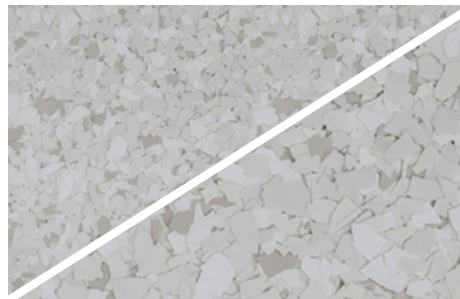

## COLOR CHART

*Decorative Epoxy Flooring Systems with 1/4" and 1/16" Vinyl Chips (100% coverage)*

**DISCOVERY**

**SNOWBIRD**

**YELLOWSTONE**

**PARK CITY**

**BROMLEY**

**SUGAR BUSH**

**PICO**

**SUGARLOAF**

**MT. BALDY**

**LAKE LOUIS**

**WHITEFISH**

**JACKSON HOLE**

Printed color chart approximates actual color. Final color approval should be made from actual sample. Final color appearance is affected by lighting, surface texture and method of application. Other colors and combinations are available as Custom Blends. Depending on product selection, a clear gloss or clear satin top coat may be required to achieve the desired look. Consult your Miracote Representative for additional selections.