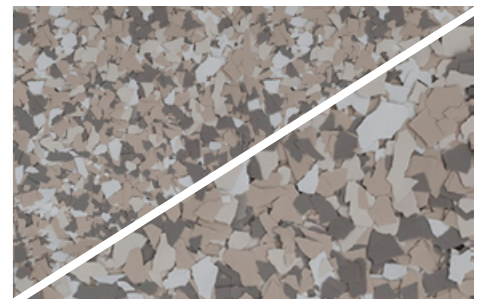

## COLOR CHART

*Decorative Epoxy Flooring Systems with 1/4" and 1/16" Vinyl Chips (100% coverage)*

**DISCOVERY**

**SNOWBIRD**

**YELLOWSTONE**

**PARK CITY**

**BROMLEY**

**SUGAR BUSH**

**PICO**

**SUGARLOAF**

**MT. BALDY**

**LAKE LOUIS**

**WHITEFISH**

**JACKSON HOLE**

Printed color chart approximates actual color. Final color approval should be made from actual sample. Final color appearance is affected by lighting, surface texture and method of application. Other colors and combinations are available as Custom Blends. Depending on product selection, a clear gloss or clear satin top coat may be required to achieve the desired look. Consult your Miracote Representative for additional selections.