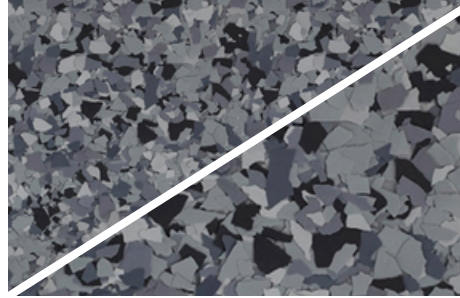

# MIRACOTE FLAKE

## COLOR CHART

*Decorative Epoxy Flooring Systems with 1/4" and 1/16" Vinyl Chips (100% coverage)*

**DISCOVERY**

**SNOWBIRD**

**YELLOWSTONE**

**PARK CITY**

**BROMLEY**

**SUGAR BUSH**

**PICO**

**SUGARLOAF**

**MT. BALDY**

**LAKE LOUIS**

**WHITEFISH**

**JACKSON HOLE**

Printed color chart approximates actual color. Final color approval should be made from actual sample. Final color appearance is affected by lighting, surface texture and method of application. Other colors and combinations are available as Custom Blends. Depending on product selection, a clear gloss or clear satin top coat may be required to achieve the desired look. Consult your Miracote Representative for additional selections.