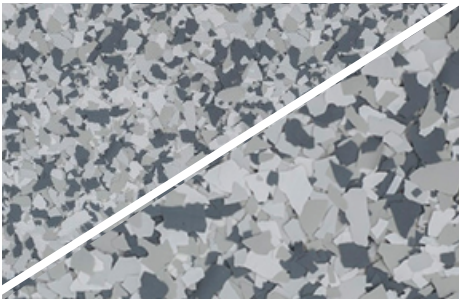

## COLOR CHART

*Decorative Epoxy Flooring Systems with 1/4" and 1/16" Vinyl Chips (100% coverage)*

**DISCOVERY**

**SNOWBIRD**

**YELLOWSTONE**

**PARK CITY**

**BROMLEY**

**SUGAR BUSH**

**PICO**

**SUGARLOAF**

**MT. BALDY**

**LAKE LOUIS**

**WHITEFISH**

**JACKSON HOLE**

Printed color chart approximates actual color. Final color approval should be made from actual sample. Final color appearance is affected by lighting, surface texture and method of application. Other colors and combinations are available as Custom Blends. Depending on product selection, a clear gloss or clear satin top coat may be required to achieve the desired look. Consult your Miracote Representative for additional selections.