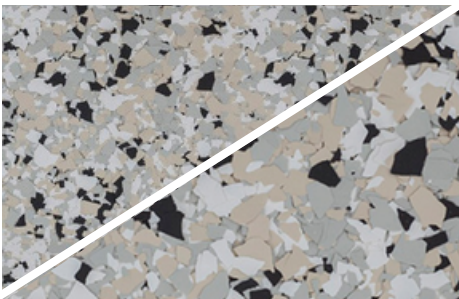

## COLOR CHART

*Decorative Epoxy Flooring Systems with 1/4" and 1/16" Vinyl Chips (100% coverage)*

**DISCOVERY**

**SNOWBIRD**

**YELLOWSTONE**

**PARK CITY**

**BROMLEY**

**SUGAR BUSH**

**PICO**

**SUGARLOAF**

**MT. BALDY**

**LAKE LOUIS**

**WHITEFISH**

**JACKSON HOLE**

Printed color chart approximates actual color. Final color approval should be made from actual sample. Final color appearance is affected by lighting, surface texture and method of application. Other colors and combinations are available as Custom Blends. Depending on product selection, a clear gloss or clear satin top coat may be required to achieve the desired look. Consult your Miracote Representative for additional selections.