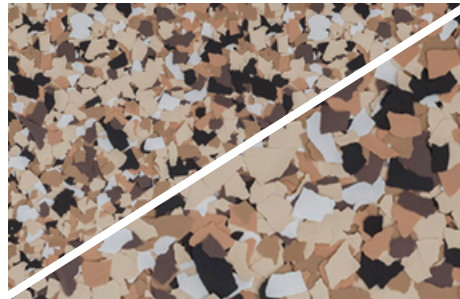

## COLOR CHART

*Decorative Epoxy Flooring Systems with 1/4" and 1/16" Vinyl Chips (100% coverage)*

**DISCOVERY**

**SNOWBIRD**

**YELLOWSTONE**

**PARK CITY**

**BROMLEY**

**SUGAR BUSH**

**PICO**

**SUGARLOAF**

**MT. BALDY**

**LAKE LOUIS**

**WHITEFISH**

**JACKSON HOLE**

Printed color chart approximates actual color. Final color approval should be made from actual sample. Final color appearance is affected by lighting, surface texture and method of application. Other colors and combinations are available as Custom Blends. Depending on product selection, a clear gloss or clear satin top coat may be required to achieve the desired look. Consult your Miracote Representative for additional selections.