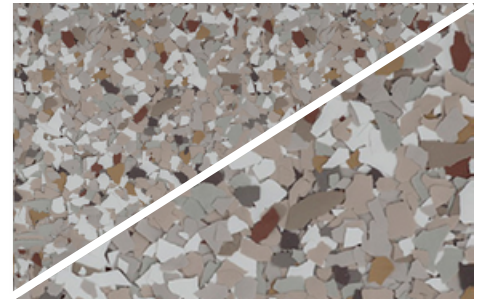

## COLOR CHART

*Decorative Epoxy Flooring Systems with 1/4" and 1/16" Vinyl Chips (100% coverage)*

**DISCOVERY**

**SNOWBIRD**

**YELLOWSTONE**

**PARK CITY**

**BROMLEY**

**SUGAR BUSH**

**PICO**

**SUGARLOAF**

**MT. BALDY**

**LAKE LOUIS**

**WHITEFISH**

**JACKSON HOLE**

Printed color chart approximates actual color. Final color approval should be made from actual sample. Final color appearance is affected by lighting, surface texture and method of application. Other colors and combinations are available as Custom Blends. Depending on product selection, a clear gloss or clear satin top coat may be required to achieve the desired look. Consult your Miracote Representative for additional selections.