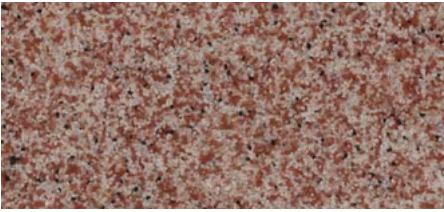

QUARTZ AGGREGATE COLOR CHART

The following 6 colors will be stocked at all Miracote locations.

DFS-B-13

DFS-B-07

DFS-B-05

DFS-B-03

DFS-B-09

DFS-B-12

The following 6 colors will be made to order, please allow 5-7 day business days for production.

DFS-B-01

DFS-B-10

DFS-B-89

DFS-B-04

DFS-B-06

DFS-B-08

For previous DFS blends, please contact your local representative for availability, pricing, and production lead times. Printed colors approximate actual color. Actual color should be approved based upon actual samples or draw downs of the selected color and material sample. Final color appearance is affected by lighting, surface texture, profile, method of application and sealer selection.