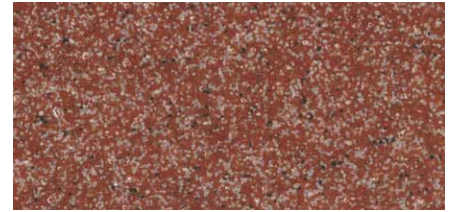

MiraFlor

*Broadcast Flooring Using
Colored Quartz Aggregate*

**Miracote Division
Crossfield Products Corp.**
3000 F. Harcourt Street
Rancho Dominguez, CA 90221
Tel. (310) 631-6594
Fax (310) 886-9119

www.miracote.com
140 Valley Road
Roselle Park, NJ 07204
Tel. (908) 245-2808
Fax (908) 245-0659

DFS-B-14

Printed color charts approximate actual color • Final color approval should be made from actual sample • Final color appearance is affected by lighting, surface texture and method of application • Custom color blends available upon request that are subject to minimum order quantity, and non-returnable policy • Please consult your local representative for details