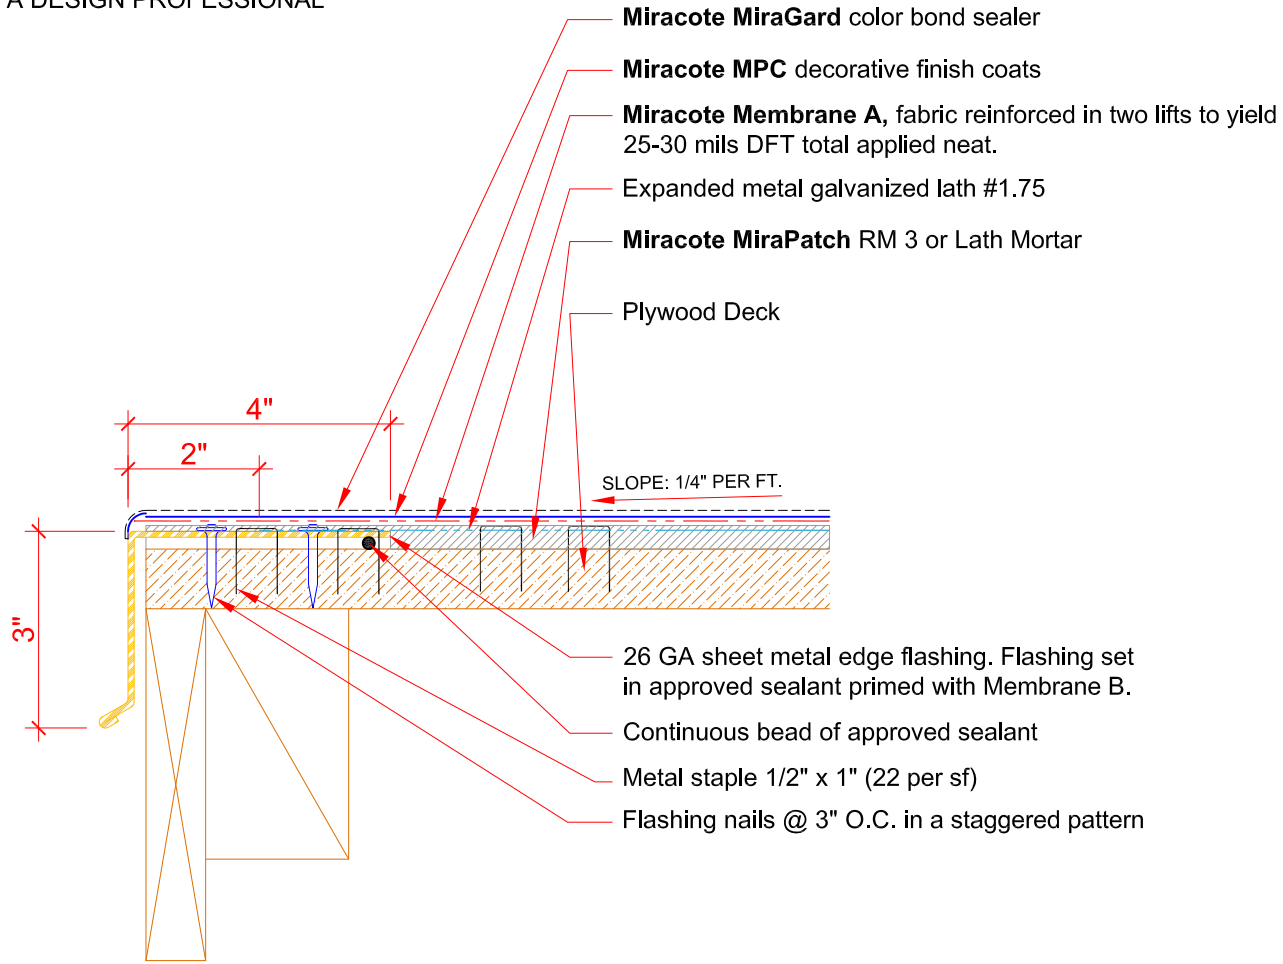

## MIRAFLEX II DECKING SYSTEM

THESE DETAILS ARE FOR REFERENCE ONLY AND  
MUST BE REVIEWED BY A DESIGN PROFESSIONAL

Plywood Deck Edge Metal Detail #4B

**PLYWOOD:**  
Exterior grade 5/8" sheathing fully blocked, glued and screwed, no deflection.