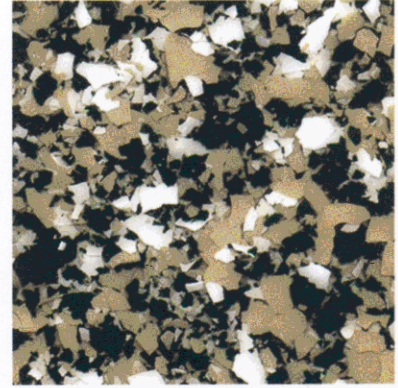

Miracote Miraflake

Decorative Epoxy Flooring System
with 1/4" Vinyl Chips (100% Coverage)

CF 01 - Gray, White

CF 02 - Light Blue, Gray, White

CF 03 - Tan, Light Green, White

CF 04 - Gray, Black, White

CF 05 - Dark Blue, Light Blue, White

CF 06 - Dark Green, Beige,
White

CF 07 - Red, White

CF 08 - Brown, Light Brown, White

CF 09 - Camel Tan, Gray, White

Printed color charts approximate actual color. Final color approval should be made from actual sample.
Final color appearance is affected by lighting, surface texture and method of application.
Other colors and combinations are available. Consult your Miracote Representative for additional selections.