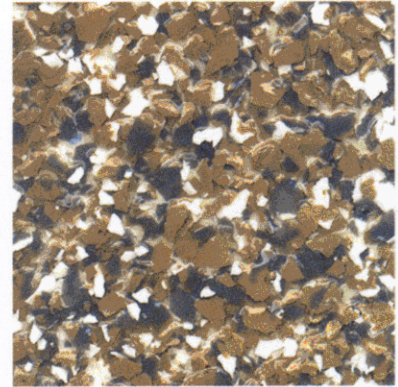

Miracote Miraflake

Decorative Epoxy Flooring System
with 1/4" Vinyl Chips (100% Coverage)

CF 01 - Gray, White

CF 02 - Light Blue, Gray, White

CF 03 - Tan, Light Green, White

CF 04 - Gray, Black, White

CF 05 - Dark Blue, Light Blue, White

CF 06 - Dark Green, Beige,
White

CF 07 - Red, White

CF 08 - Brown, Light Brown, White

CF 09 - Camel Tan, Gray, White

Printed color charts approximate actual color. Final color approval should be made from actual sample.
Final color appearance is affected by lighting, surface texture and method of application.
Other colors and combinations are available. Consult your Miracote Representative for additional selections.