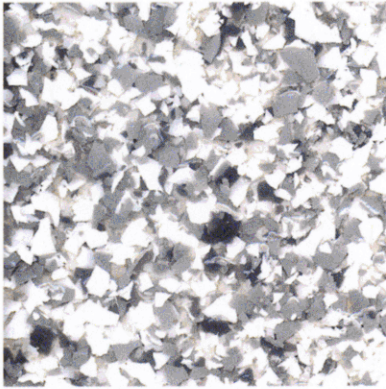

Miracote Miraflake

Decorative Epoxy Flooring System
with 1/4" Vinyl Chips (100% Coverage)

CF 01 - Gray, White

CF 02 - Light Blue, Gray, White

CF 03 - Tan, Light Green, White

CF 04 - Gray, Black, White

CF 05 - Dark Blue, Light Blue, White

CF 06 - Dark Green, Beige,
White

CF 07 - Red, White

CF 08 - Brown, Light Brown, White

CF 09 - Camel Tan, Gray, White

Printed color charts approximate actual color. Final color approval should be made from actual sample.
Final color appearance is affected by lighting, surface texture and method of application.
Other colors and combinations are available. Consult your Miracote Representative for additional selections.