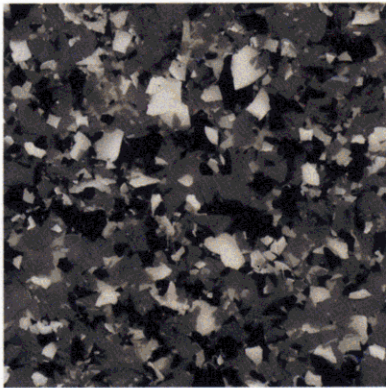

Miracote Miraflake

Decorative Epoxy Flooring System
with 1/4" Vinyl Chips (100% Coverage)

CF 01 - Gray, White

CF 02 - Light Blue, Gray, White

CF 03 - Tan, Light Green, White

CF 04 - Gray, Black, White

CF 05 - Dark Blue, Light Blue, White

CF 06 - Dark Green, Beige,
White

CF 07 - Red, White

CF 08 - Brown, Light Brown, White

CF 09 - Camel Tan, Gray, White

Printed color charts approximate actual color. Final color approval should be made from actual sample.
Final color appearance is affected by lighting, surface texture and method of application.
Other colors and combinations are available. Consult your Miracote Representative for additional selections.