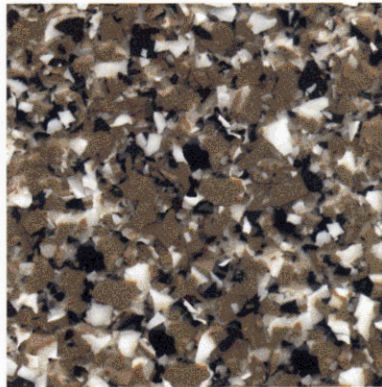

Miracote Miraflake

Decorative Epoxy Flooring System
with 1/4" Vinyl Chips (100% Coverage)

CF 01 - Gray, White

CF 02 - Light Blue, Gray, White

CF 03 - Tan, Light Green, White

CF 04 - Gray, Black, White

CF 05 - Dark Blue, Light Blue, White

CF 06 - Dark Green, Beige,
White

CF 07 - Red, White

CF 08 - Brown, Light Brown, White

CF 09 - Camel Tan, Gray, White

Printed color charts approximate actual color. Final color approval should be made from actual sample.
Final color appearance is affected by lighting, surface texture and method of application.
Other colors and combinations are available. Consult your Miracote Representative for additional selections.