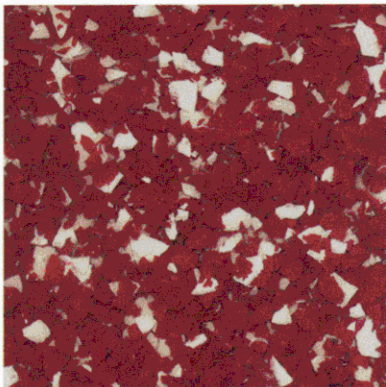

Miracote Miraflake

Decorative Epoxy Flooring System
with 1/4" Vinyl Chips (100% Coverage)

CF 01 - Gray, White

CF 02 - Light Blue, Gray, White

CF 03 - Tan, Light Green, White

CF 04 - Gray, Black, White

CF 05 - Dark Blue, Light Blue, White

CF 06 - Dark Green, Beige,
White

CF 07 - Red, White

CF 08 - Brown, Light Brown, White

CF 09 - Camel Tan, Gray, White

Printed color charts approximate actual color. Final color approval should be made from actual sample.
Final color appearance is affected by lighting, surface texture and method of application.
Other colors and combinations are available. Consult your Miracote Representative for additional selections.