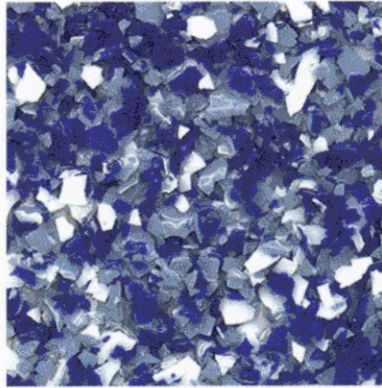

Miracote Miraflake

Decorative Epoxy Flooring System
with 1/4" Vinyl Chips (100% Coverage)

CF 01 - Gray, White

CF 02 - Light Blue, Gray, White

CF 03 - Tan, Light Green, White

CF 04 - Gray, Black, White

CF 05 - Dark Blue, Light Blue, White

CF 06 - Dark Green, Beige,
White

CF 07 - Red, White

CF 08 - Brown, Light Brown, White

CF 09 - Camel Tan, Gray, White

Printed color charts approximate actual color. Final color approval should be made from actual sample.
Final color appearance is affected by lighting, surface texture and method of application.
Other colors and combinations are available. Consult your Miracote Representative for additional selections.