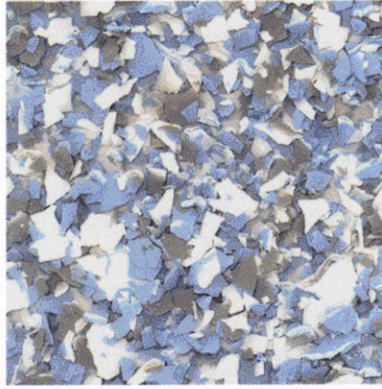

Miracote Miraflake

Decorative Epoxy Flooring System
with 1/4" Vinyl Chips (100% Coverage)

CF 01 - Gray, White

CF 02 - Light Blue, Gray, White

CF 03 - Tan, Light Green, White

CF 04 - Gray, Black, White

CF 05 - Dark Blue, Light Blue, White

CF 06 - Dark Green, Beige,
White

CF 07 - Red, White

CF 08 - Brown, Light Brown, White

CF 09 - Camel Tan, Gray, White

Printed color charts approximate actual color. Final color approval should be made from actual sample.
Final color appearance is affected by lighting, surface texture and method of application.
Other colors and combinations are available. Consult your Miracote Representative for additional selections.